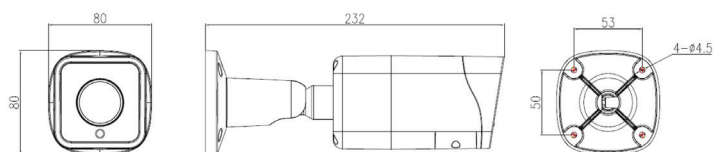

SMART FUNCTION

Multi-Object Detection	Supports face, human, vehicle detection and capture
Smart Events	Intrusion, Single line crossing, Double line crossing, Loitering, Wrong way, People counting Support alarm triggering by specified target types (human and vehicle)

AUDIO

Compression	G.711, RAW_PCM
Bit Rate	8kbps, 16kps, 64kbps

NETWORK

Protocols	IPv4/IPv6, 802.1x, HTTP, HTTPS, TCP/IP, UDP/IP, RTSP, DHCP, NTP, RTCP/RTP, PPPoE, SMTP, DNS, UPnP, FTP, ARP, SNMP, TLS/SSL
Interoperability	ONVIF, SDK, CGI
Streaming Method	Unicast
Max. User Access	10 Users
Web Viewer	<IE11, Chrome, Firefox, Microsoft Edge
Language	English, Chinese, Polish, Italian, Portuguese, Spanish, Russian, French, Czech, Hungarian. Default: English

INTERFACE

Network Interface	1 Ethernet (10/100 Base-T) RJ-45 Connector
Audio Interface	1ch Input, 1ch Output
Alarm Interface	1ch Input, 1ch Output
Reset Button	Support
SD Card Slot	Built-in, up to 256GB

ELECTRICAL

Power Supply	DC12V (-15%~+25%)/POE (IEEE 802.3af)
Power Consumption	Max 8.5 W
Operating Temperature	-40°C ~ 55°C (-40°F ~ 131°F)
Operating Humidity	Less than 90% RH
Ingress Protection	IP67
Certifications	CE/FCC
Casing	Metal
Dimensions	232 × 80 × 80mm (9.13" × 3.15" × 3.15")
Net Weight	0.81 kg (1.79 lb)

DIMENSIONS

CUBITECH LTD

R&D 12 Basepoint Business Centre, Enterprise Close, Christchurch, Dorset, Poole BH23 6NX, UK, T +44 (0) 1202 853237

DISTRIBUTION CENTER 4-6 Kiprou Str., 177 78, Tavros, Athens, Greece | T +30 210 9580887-8, F +30 210 9580885

E. info@cubitech.com | www.cubitech.com