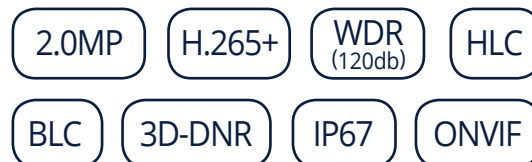

HL-BI2028FM

2MP Starlight Bullet Network Camera

Key Features

- Compact design, metal case
- 2.8mm fixed lens
- H.265+ encoding, 2MP@30fps
- Smart IR up to 30m
- ROI, Defog, BLC, HLC
- DC12V/ PoE
- Built-in microphone

SPECIFICATIONS

CAMERA

Image Sensor	1/2.8" Progressive CMOS
Effective Pixels	2MP 1920(H)×1080(V)
Scanning System	PAL/NTSC
Electronic Shutter Speed	1/5 ~ 1/20000s
Slow Shutter	Support
Min. illumination	Color 0.01lux @ F1.2(AGC ON) ; B/W 0 lux @ IR ON
S/N Ratio	47.5dB
IR LEDs	2pcs (Array)
IR Range	Up to 30m
IR On/Off Control	Auto

VIDEO

Compression	H.265/H.264, H.265+/H.264+
Max. Resolution	2MP1920(H)×1080(V)
Streaming Capability	Triple
Stream / Frame Rate	Mainstream (1~30fps) 1080P (1920x1080), 960P (1280x960), 720P (1280x720) Sub stream 720P(1280x720),VGA(640x480), QVGA (320x240) Mobilestream VGA (640x480), QVGA (320x240)
Bit Rate	8Kbps ~ 8Mbps
Day/Night	IR cut filter with auto switch (Day/Night/Auto/Schedule)
Image Enhancement	WDR, BLC , HLC, Defog
Image Settings	Flip, Rotation, Saturation, Brightness, Contrast, Hue, Sharpness adjustable
White Balance	Yes
Gain Control	Yes
Noise Reduction	3D DNR
El. Image Stabilization (EIS)	N/A

INTERFACE

Audio Interface	Built-in microphone
Alarm	N/A
RS485	N/A
BNC Output	N/A
Reset Button	Yes
Edge Storage	microSD up to 256 GB
Two-way power in-out	Yes
Speaker	N/A

ELECTRICAL

Power Supply	DC 12V/PoE
Power Consumption	≤ 3.5W
Operating Temperature	-30°C+55°C
Operating Humidity	less than ≤ 95% RH
Ingress Protection	IP67
Casing	metal
Dimensions	Ø70.9 X 150.8mm
Net Weight	appr. 349g