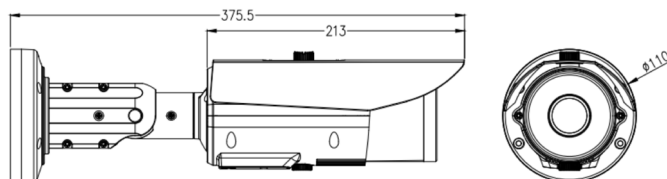

AUDIO

Compression	G.711 , RAW_PCM
Bit Rate	64kbps (G.711), 128kps (RAW_PCM)

NETWORK

Protocols	IPv4/IPv6, 802.1x, HTTP, HTTPS, TCP/IP, UDP/IP, RTSP, DHCP, NTP, RTCP/RTP, PPPoE, SMTP, DNS, UPnP, FTP, APR, SNMP
Interoperability	ONVIF
Streaming Method	Unicast
Max. User Access	10 Users
Web Viewer	<IE11, Chrome, Firefox
Smart Phone	IOS, Android

INTELLIGENCE

IVS	Perimeter, Single Virtual Fences, Double Virtual Fences, Loiter, Multi Loiter, Object Left, Object Removed, Abnormal Speed, Converse, Illegal Parking, Signal Bad

INTERFACE

Ethernet	1 Ethernet (10/100 Base-T) RJ-45 Connector
Audio Interface	1ch Audio In, 1ch Audio Out
Alarm	1ch Alarm In, 1ch Alarm Out
RS485	Support
BNC Output	Support
Reset Button	Support
Edge Storage	Micro SD/SDHC, Max 128GB

ELECTRICAL

Power Supply	DC12V/PoE
Power Consumption	5W (IR LED OFF), 8W IR LED ON
Operating Temperature	Starting Temperature: -30°C ~ 60°C (-22°F ~ 140°F) Working Temperature: -40°C ~ 60°C (-40°F ~ 140°F)
Operating Humidity	Less than 90% RH
Ingress Protection	IP67, IK10
Certifications	CE / FCC
Casing	Metal
Dimensions	Φ110×375.5mm
Net Weight	1680g

DIMENSIONS

CUBITECH LTD